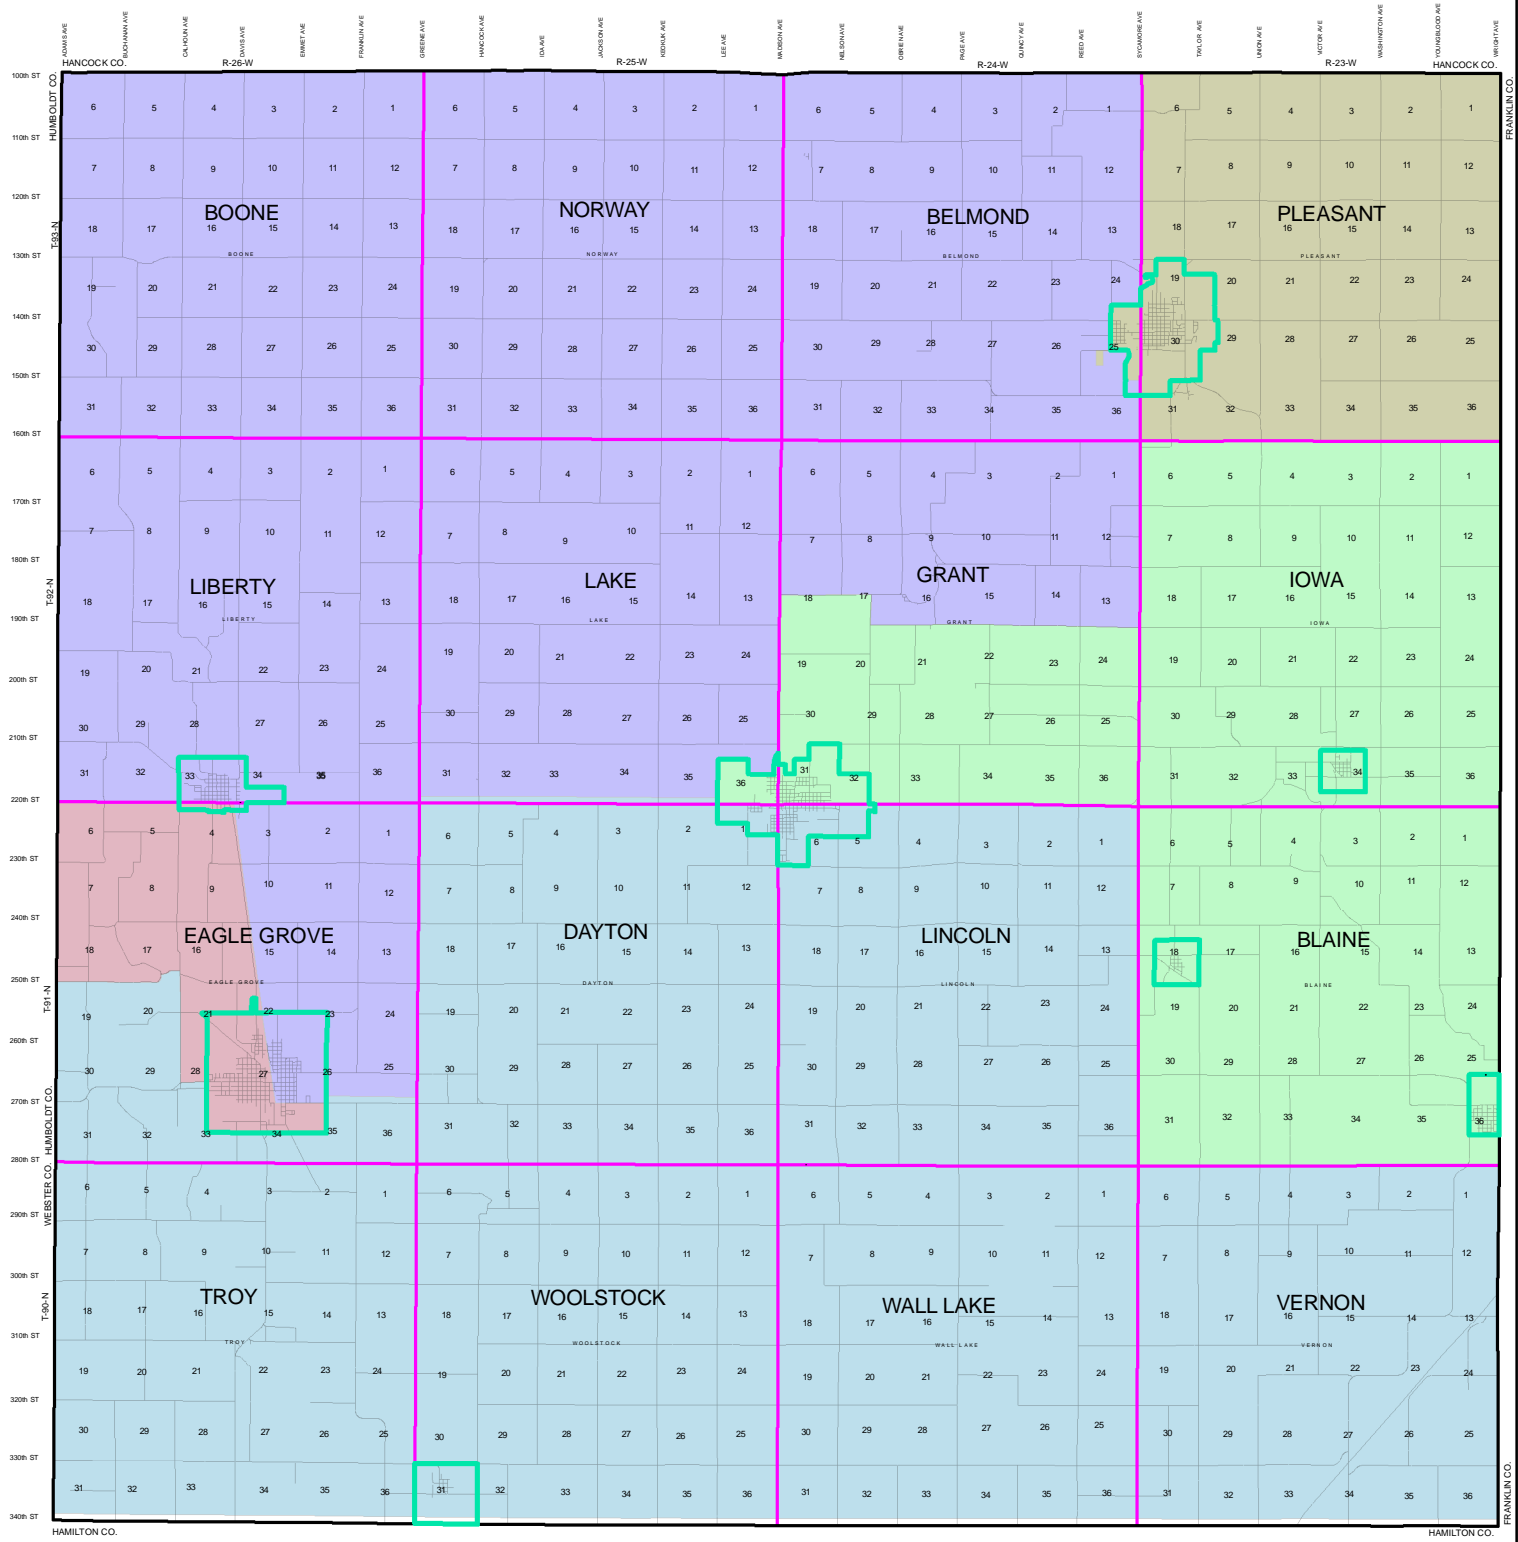

Wright County Supervisor Districts

2

- District 1 - Lucas Beenken
- District 2 - Rodney Toftey
- District 3 - Myron Amdahl
- District 4 - Stan Watne
- District 5 - Larry Maasdam

The Wright County Auditor's Office does not guarantee this map to be free from errors or inaccuracies and disclaims any responsibility for interpretations from this map or decisions based thereon. Any errors or omissions should be reported to the Wright County Auditor's Office at 515-532-2771.