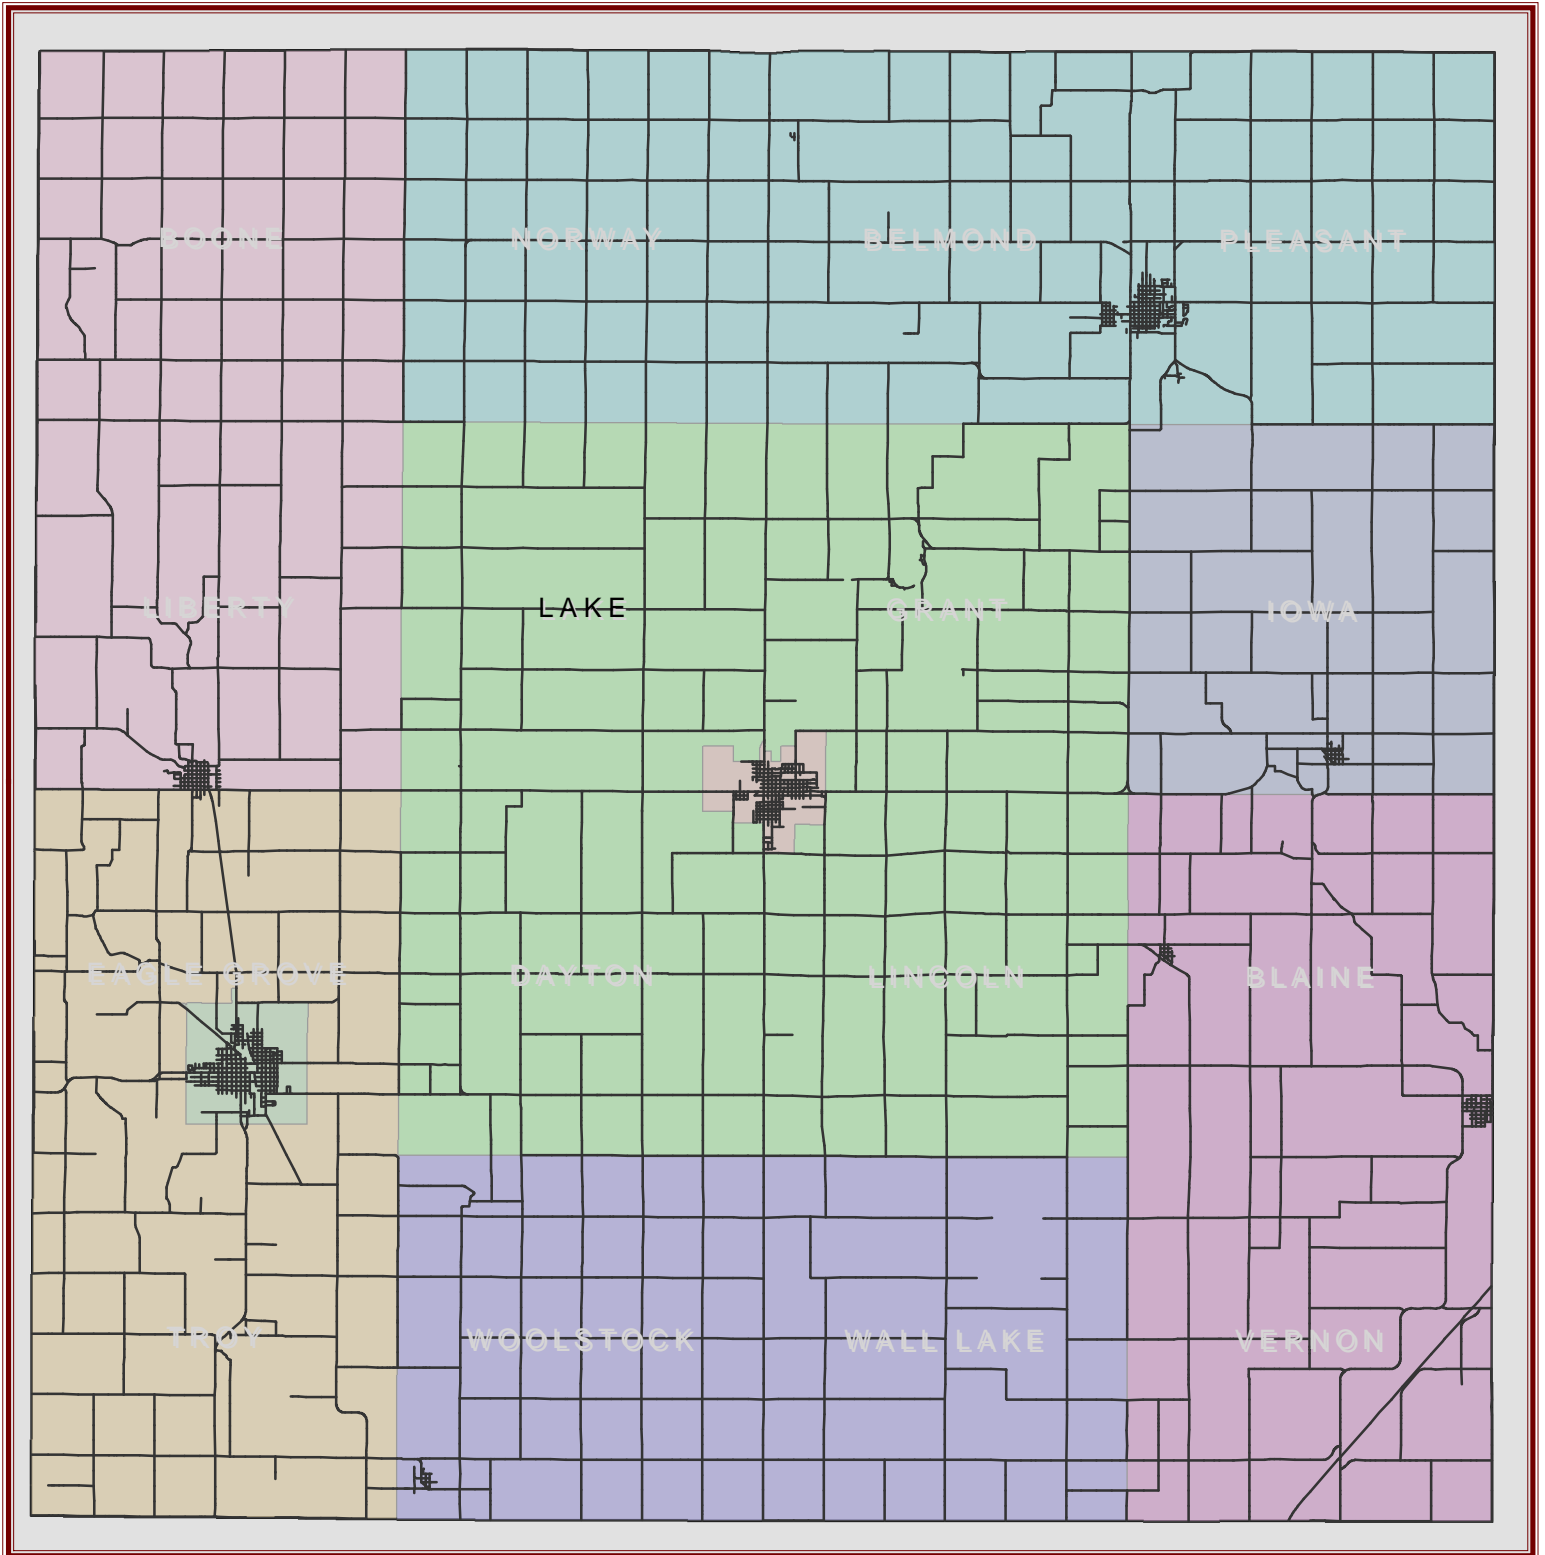

Wright County General Election Precincts

Legend

- | | | | |
|--|---|---|--|
|  | Belmont City Hall - City/Norway/Pleasant |  | ISU Extension - Dayton/Lake/Lincoln/Grant |
|  | Dows Convention Center - City/Blaine/Vernon |  | Rowan Public Library - City of Rowan/Iowa Twp |
|  | Eagle Grove Memorial Hall - EG Twp/Troy Twp |  | Woolstock City Hall - City/Woolstock/Wall Lake |
|  | Eagle Grove Memorial Hall - EG Wards 1-4 |  | Wright County Courthouse - City of Clarion |
|  | Goldfield Legion Hall - City/Boone/Liberty | | |