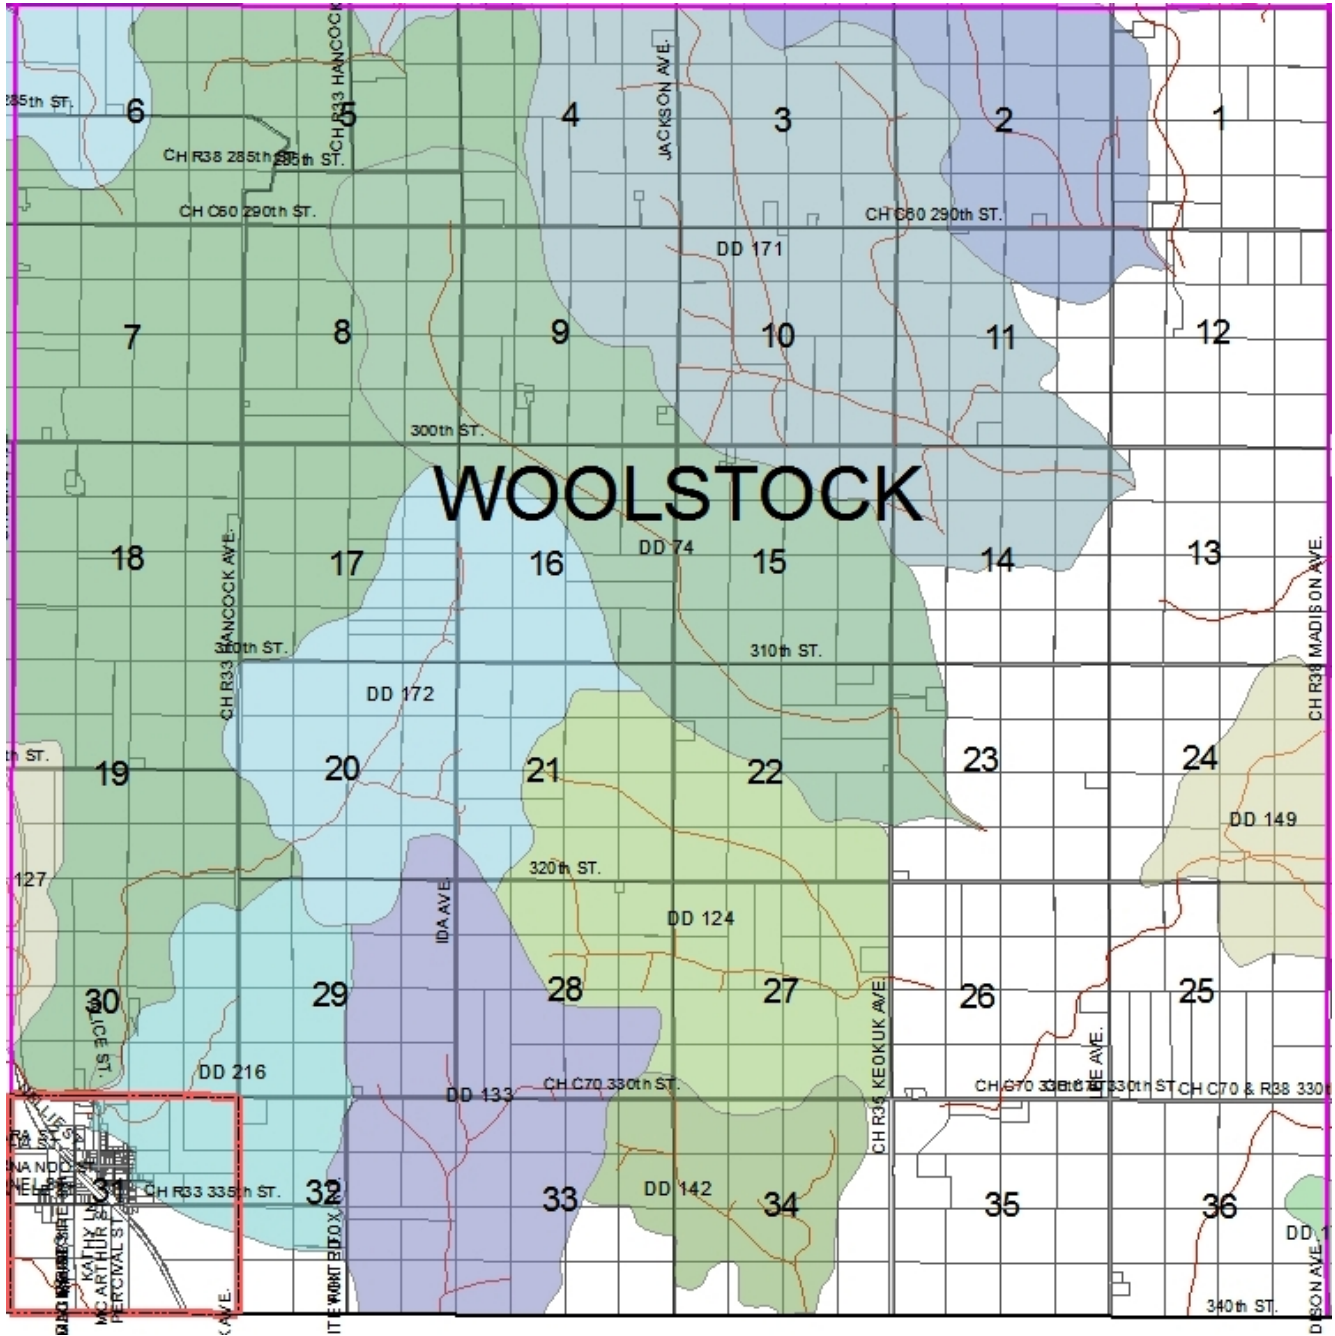

Wright County Woolstock Township – T90 R25N Drainage Districts and Tiles

The Wright County Auditor's Office does not guarantee this map to be free from errors or inaccuracies and disclaims any responsibility for interpretations from this map or decisions based thereon. Any errors or omissions should be reported to the Wright County Auditor's Office at 515-532-2771.