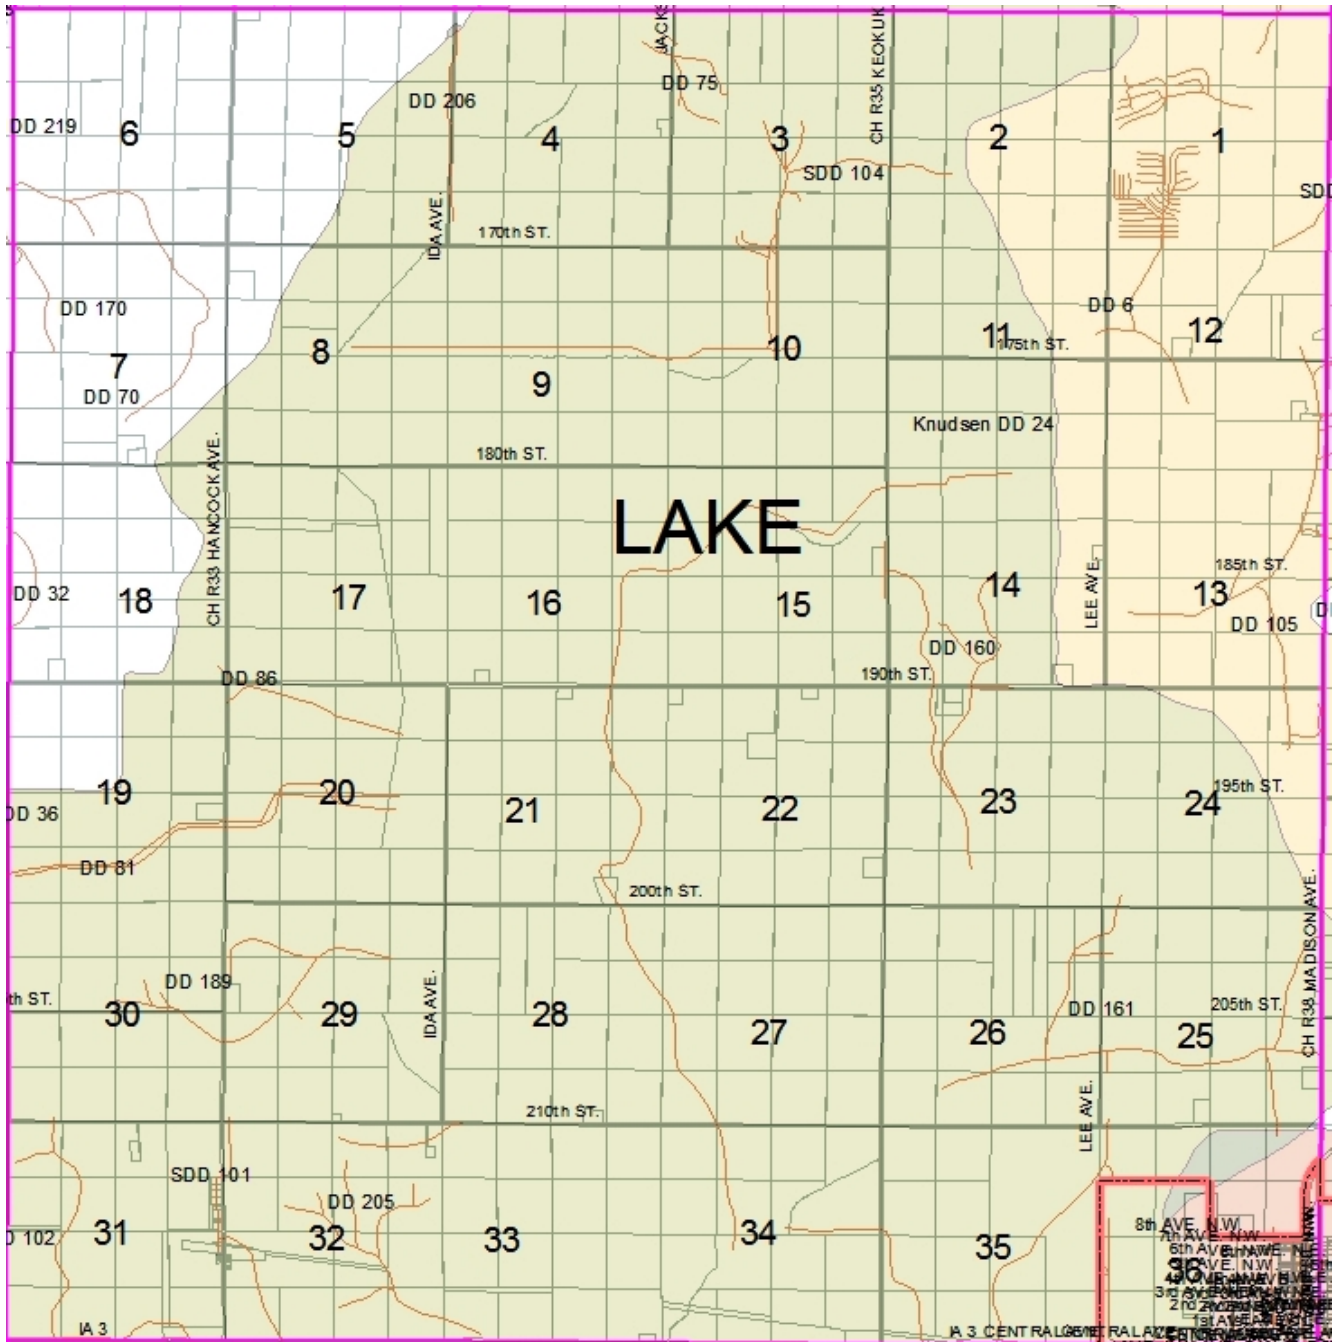

Wright County Lake Township – T92 R25N Drainage Districts and Tiles

The Wright County Auditor's Office does not guarantee this map to be free from errors or inaccuracies and disclaims any responsibility for interpretations from this map or decisions based thereon. Any errors or omissions should be reported to the Wright County Auditor's Office at 515-532-2771.