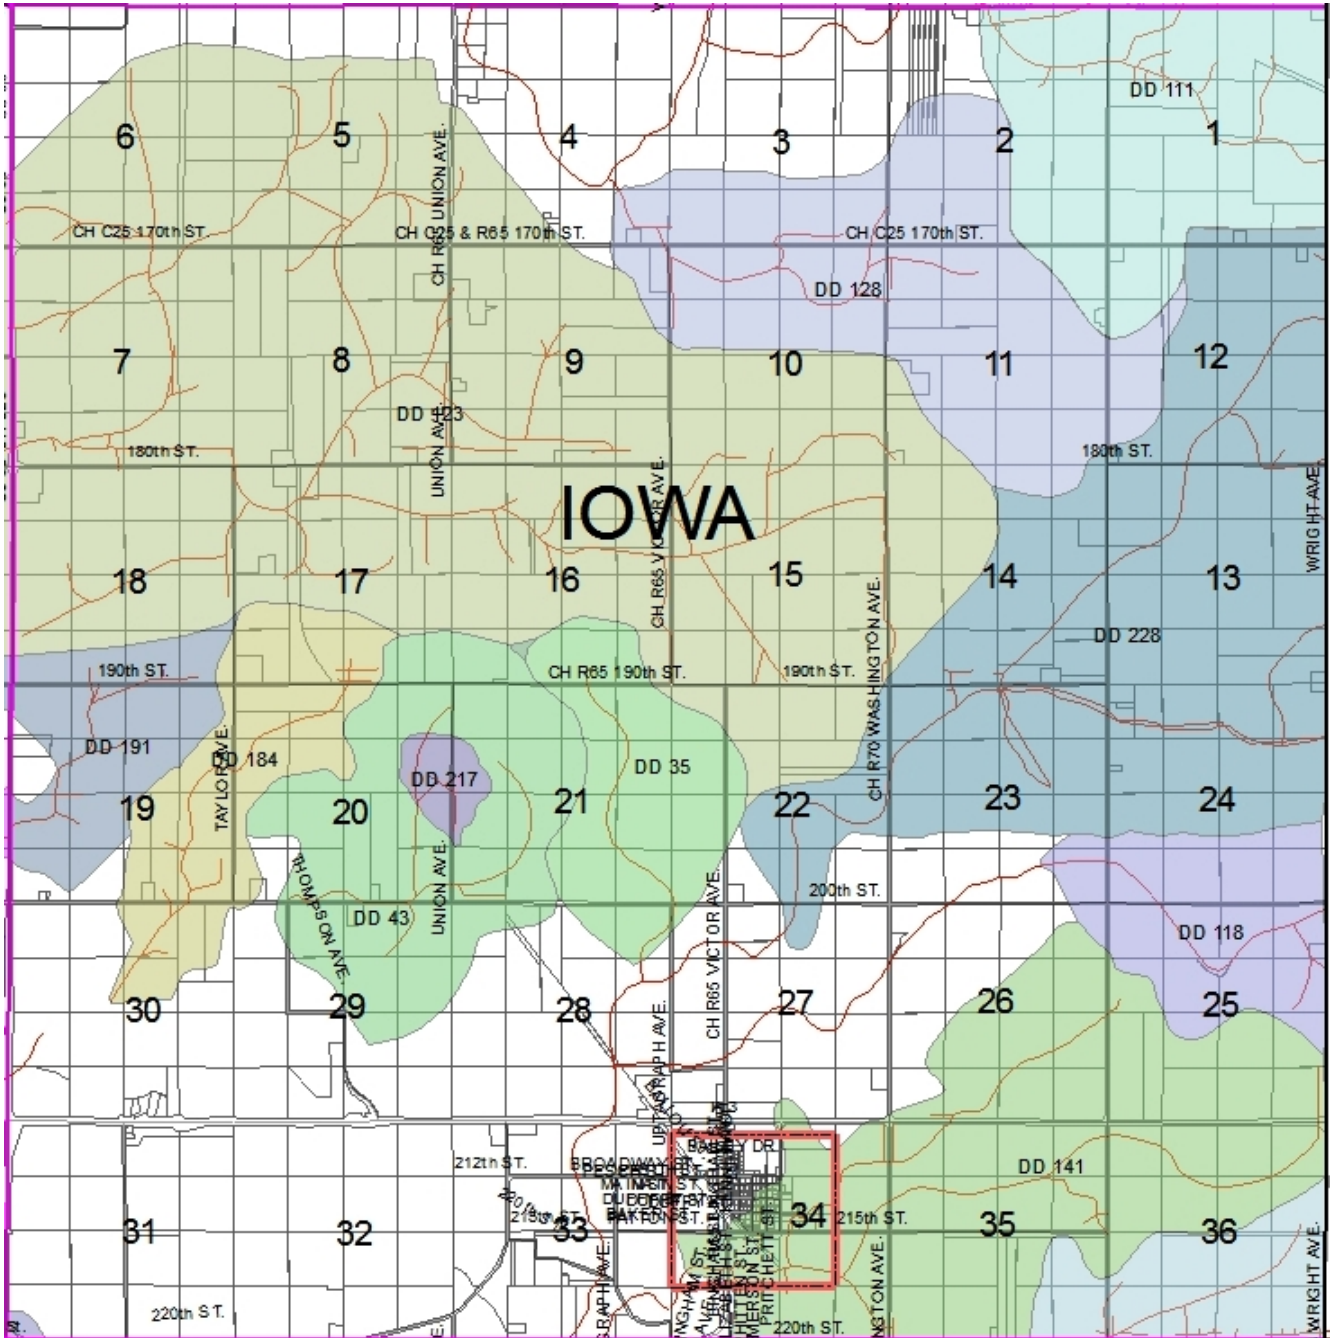

Wright County Iowa Township – T92 R23N Drainage Districts and Tiles

The Wright County Auditor's Office does not guarantee this map to be free from errors or inaccuracies and disclaims any responsibility for interpretations from this map or decisions based thereon. Any errors or omissions should be reported to the Wright County Auditor's Office at 515-532-2771.