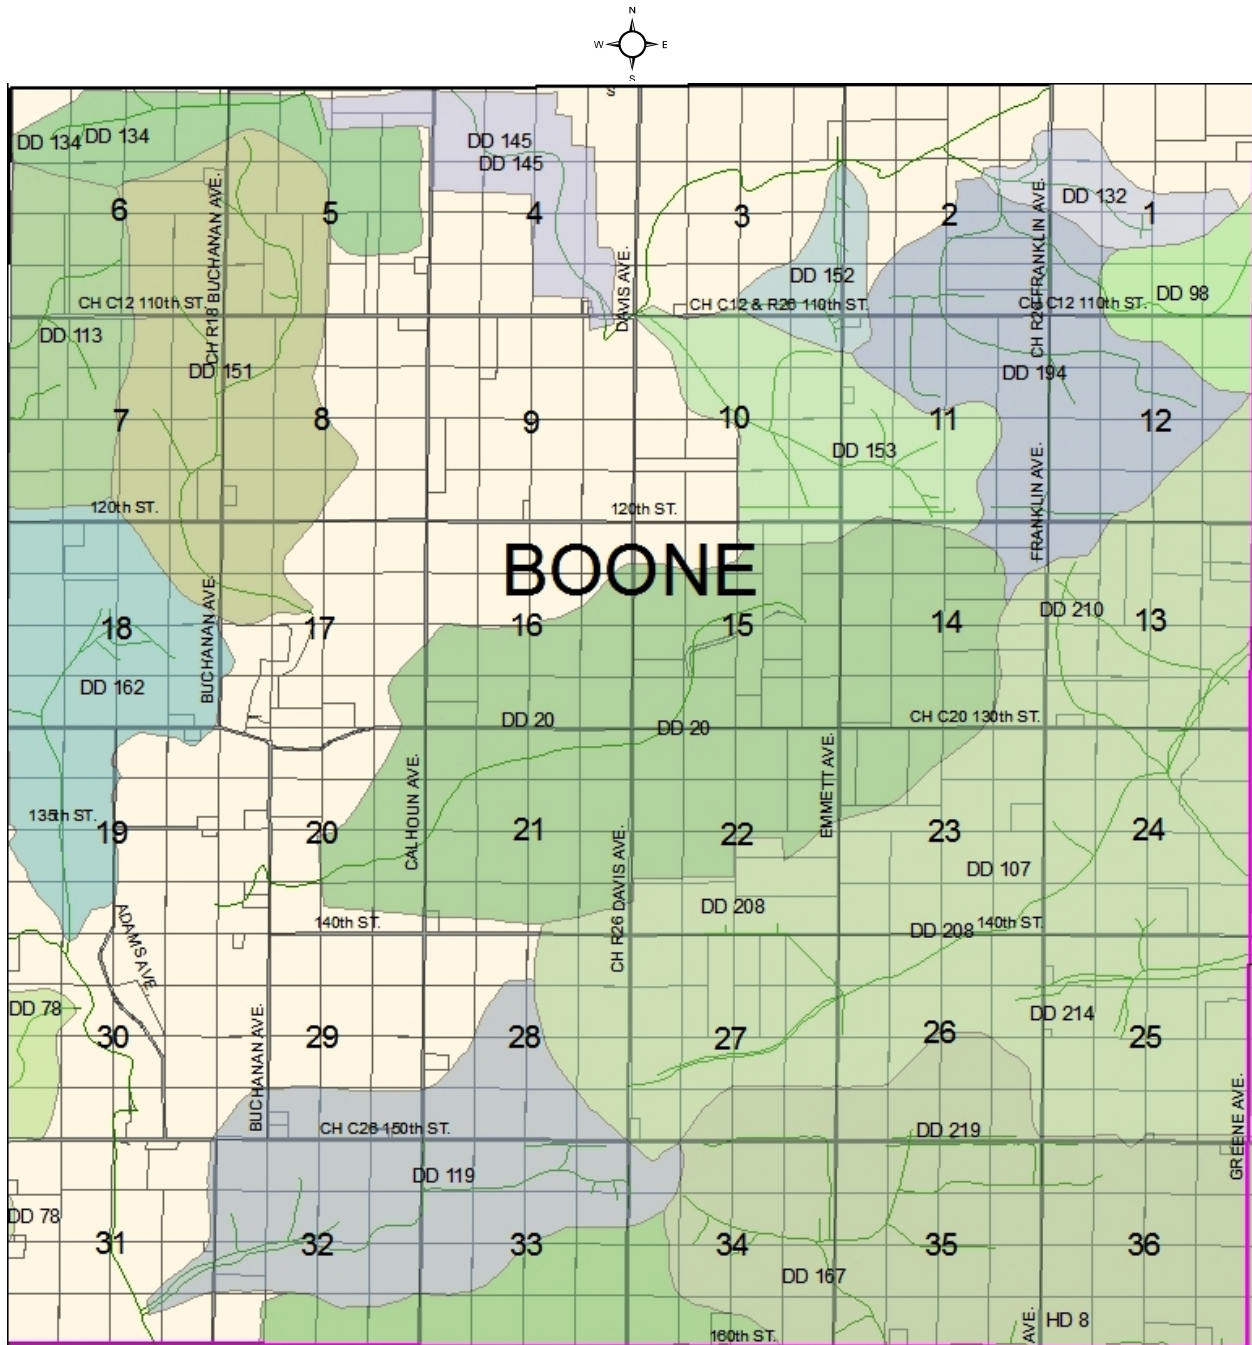

Wright County Boone Township – T93 R26N Drainage Districts and Tiles

The Wright County Auditor's Office does not guarantee this map to be free from errors or inaccuracies and disclaims any responsibility for interpretations from this map or decisions based thereon. Any errors or omissions should be reported to the Wright County Auditor's Office at 515-532-2771.